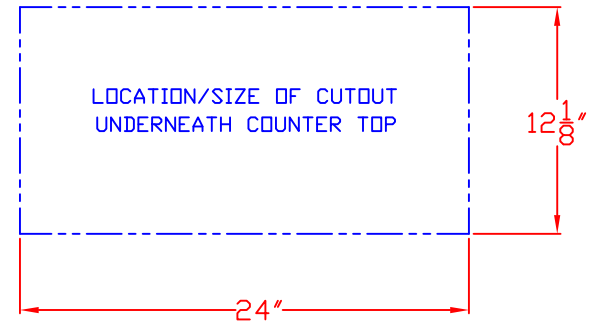

1/20/10

LYNX UTILITY DRAWER  
MODEL LUD-E  
W/ DIMENSIONS

TOP VIEW

ISLAND CUTOUT  
IN BLUE

FRONT VIEW

SIDE VIEW

1/20/10

LYNX UTILITY DRAWER  
MODEL LUD-E  
ISLAND CUTOUT

TOP VIEW

FRONT VIEW

SIDE VIEW