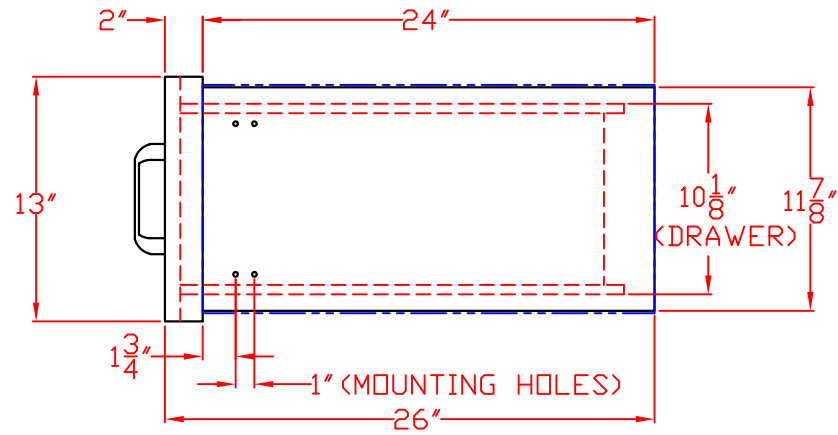

1/20/10

LYNX UTILITY DRAWER  
MODEL LUD-E  
W/ DIMENSIONS

TOP VIEW

ISLAND CUTOUT  
IN BLUE

FRONT VIEW

SIDE VIEW

1/20/10

LYNX UTILITY DRAWER  
MODEL LUD-E  
ISLAND CUTOUT

TOP VIEW

FRONT VIEW

SIDE VIEW