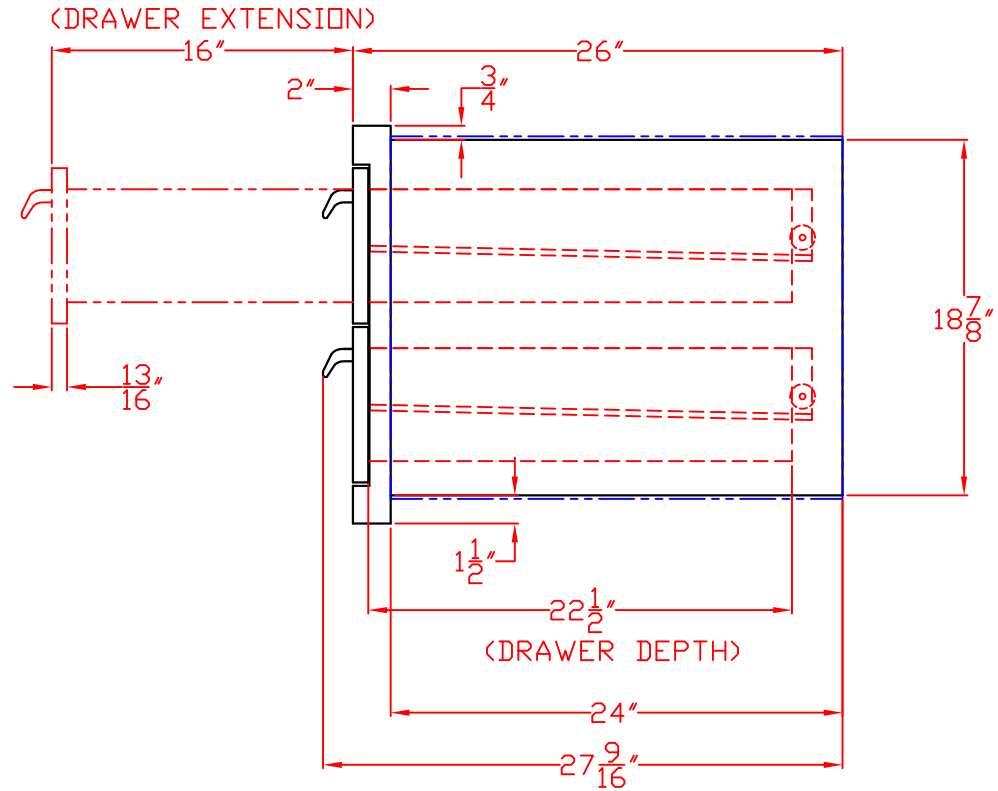

1/20/10

LYNX UTILITY DRAWER  
MODEL LUD-E  
W/ DIMENSIONS

TOP VIEW

ISLAND CUTOUT  
IN BLUE

FRONT VIEW

SIDE VIEW

1/20/10

LYNX UTILITY DRAWER  
MODEL LUD-E  
ISLAND CUTOUT

TOP VIEW

FRONT VIEW

SIDE VIEW