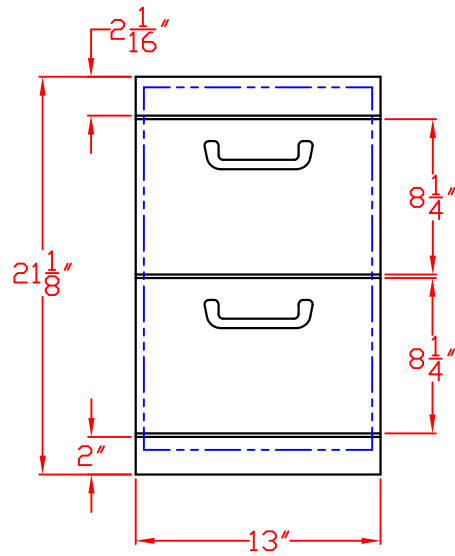

1/20/10

LYNX UTILITY DRAWER  
MODEL LUD-E  
W/ DIMENSIONS

TOP VIEW

ISLAND CUTOUT  
IN BLUE

FRONT VIEW

SIDE VIEW

1/20/10

LYNX UTILITY DRAWER  
MODEL LUD-E  
ISLAND CUTOUT

TOP VIEW

FRONT VIEW

SIDE VIEW