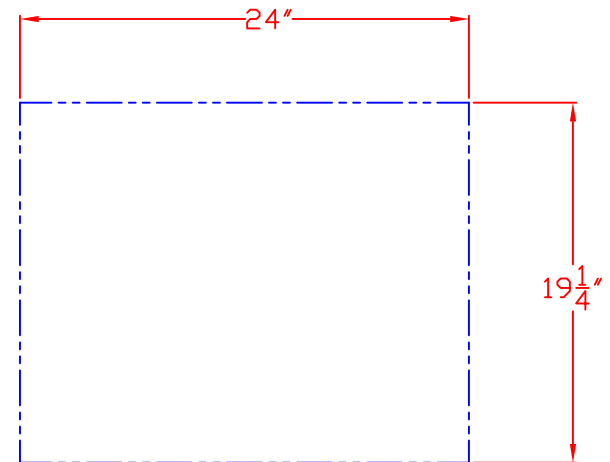

1/20/10

LYNX UTILITY DRAWER  
MODEL LUD-E  
W/ DIMENSIONS

TOP VIEW

ISLAND CUTOUT  
IN BLUE

FRONT VIEW

SIDE VIEW

1/20/10

LYNX UTILITY DRAWER  
MODEL LUD-E  
ISLAND CUTOUT

TOP VIEW

FRONT VIEW

SIDE VIEW