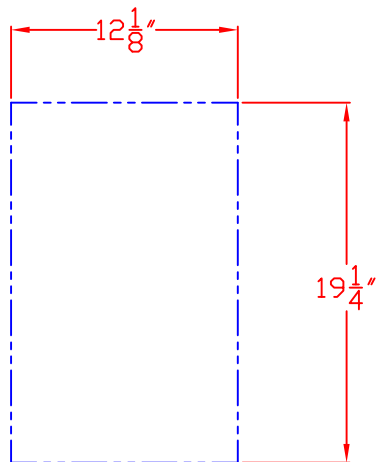

1/20/10

LYNX UTILITY DRAWER  
MODEL LUD-E  
W/ DIMENSIONS

TOP VIEW

ISLAND CUTOUT  
IN BLUE

FRONT VIEW

SIDE VIEW

1/20/10

LYNX UTILITY DRAWER  
MODEL LUD-E  
ISLAND CUTOUT

TOP VIEW

FRONT VIEW

SIDE VIEW